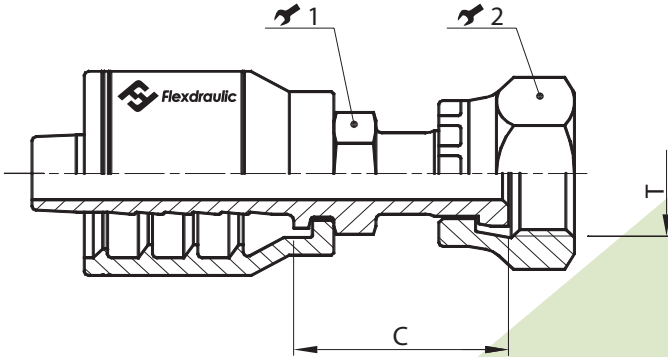

ORFS (O-Ring Face Seal)

ORFS Female Swivel

! For ORFS O-rings, see table on page 29

Part #	Hose I.D.		Face Seal (T)		Cutoff (C) Inch	Wrench		Wrench	
	Inch	Size	Size	Thread		1 (Inch) ⚙ 1 (mm)	2 (Inch) ⚙ 2 (mm)		
A04-S64	1/4"	-04	04	9/16" - 18	1.10"	9/16"	14	3/4"	19
A04-S66	1/4"	-04	06	1 1/16" - 16	1.24"	1 1/16"	17	7/8"	22
A06-S64	3/8"	-06	04	9/16" - 18	1.20"	1 1/16"	17	3/4"	19
A06-S66	3/8"	-06	06	1 1/16" - 16	1.26"	1 1/16"	17	7/8"	22
A06-S68	3/8"	-06	08	1 3/16" - 16	1.44"	3/4"	19	1 5/16"	24
A08-S66	1/2"	-08	06	1 1/16" - 16	1.24"	3/4"	19	7/8"	22
A08-S68	1/2"	-08	08	1 3/16" - 16	1.38"	3/4"	19	1 5/16"	24
A08-S70	1/2"	-08	10	1" - 14	1.54"	1 5/16"	24	1 3/16"	30
A08-S72	1/2"	-08	12	1 3/16" - 12	1.73"	1 3/16"	30	1 7/16"	36
A10-S70	5/8"	-10	10	1" - 14	1.54"	1 5/16"	24	1 3/16"	30
A10-S72	5/8"	-10	12	1 3/16" - 12	1.74"	1 3/16"	30	1 7/16"	36
A12-S70	3/4"	-12	10	1" - 14	1.65"	1 1/16"	27	1 3/16"	30
A12-S72	3/4"	-12	12	1 3/16" - 12	1.76"	1 3/16"	30	1 7/16"	36
A12-S76	3/4"	-12	16	1 7/16" - 12	2.03"	1 7/16"	36	1 5/8"	41
A16-S76	1"	-16	16	1 7/16" - 12	2.07"	1 7/16"	36	1 5/8"	41

One Piece Bite The Wire